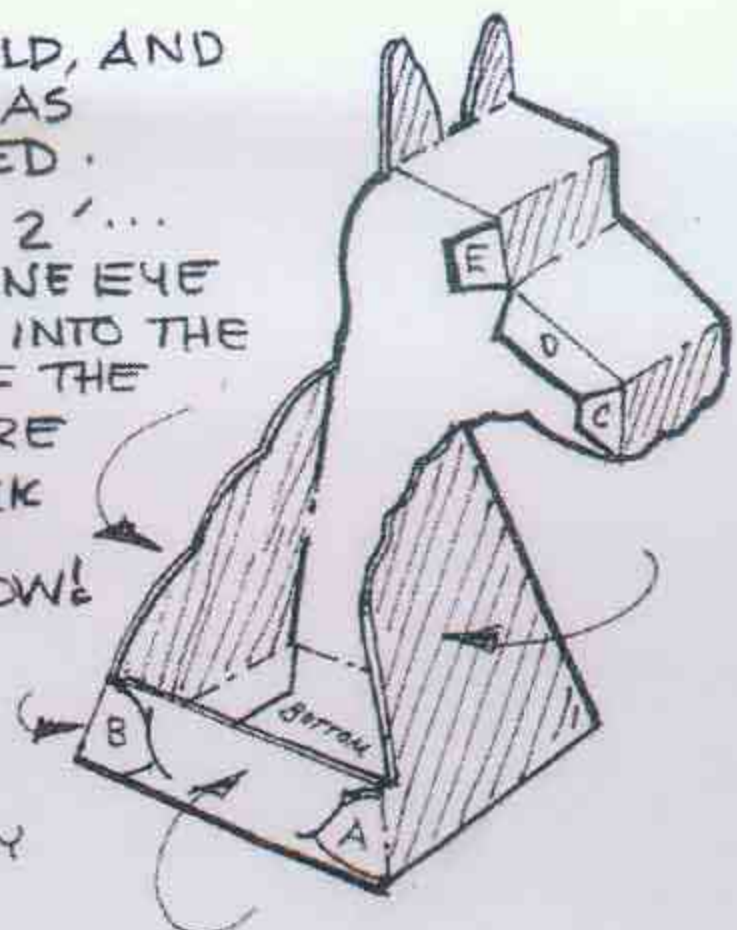

• CUT OUT, FOLD, AND ASSEMBLE AS ILLUSTRATED.

• VIEW FROM 2'...
CLOSE ONE EYE
LOOK INTO THE
EYES OF THE
CREATURE
AND ROCK
BACK AND
FORTH. WOW!

CUT TO WHITE DOT

This desk top creature was inspired by the work of Jerry Andrus to celebrate Gathering for Gardner 3 January 16-18, 1998 Atlanta, Georgia USA. Thank you Martin for sharing your mind with all of us! Bill Ritchie, Andrea Barthello, Steve Wagner and all the folks at Binary Arts.