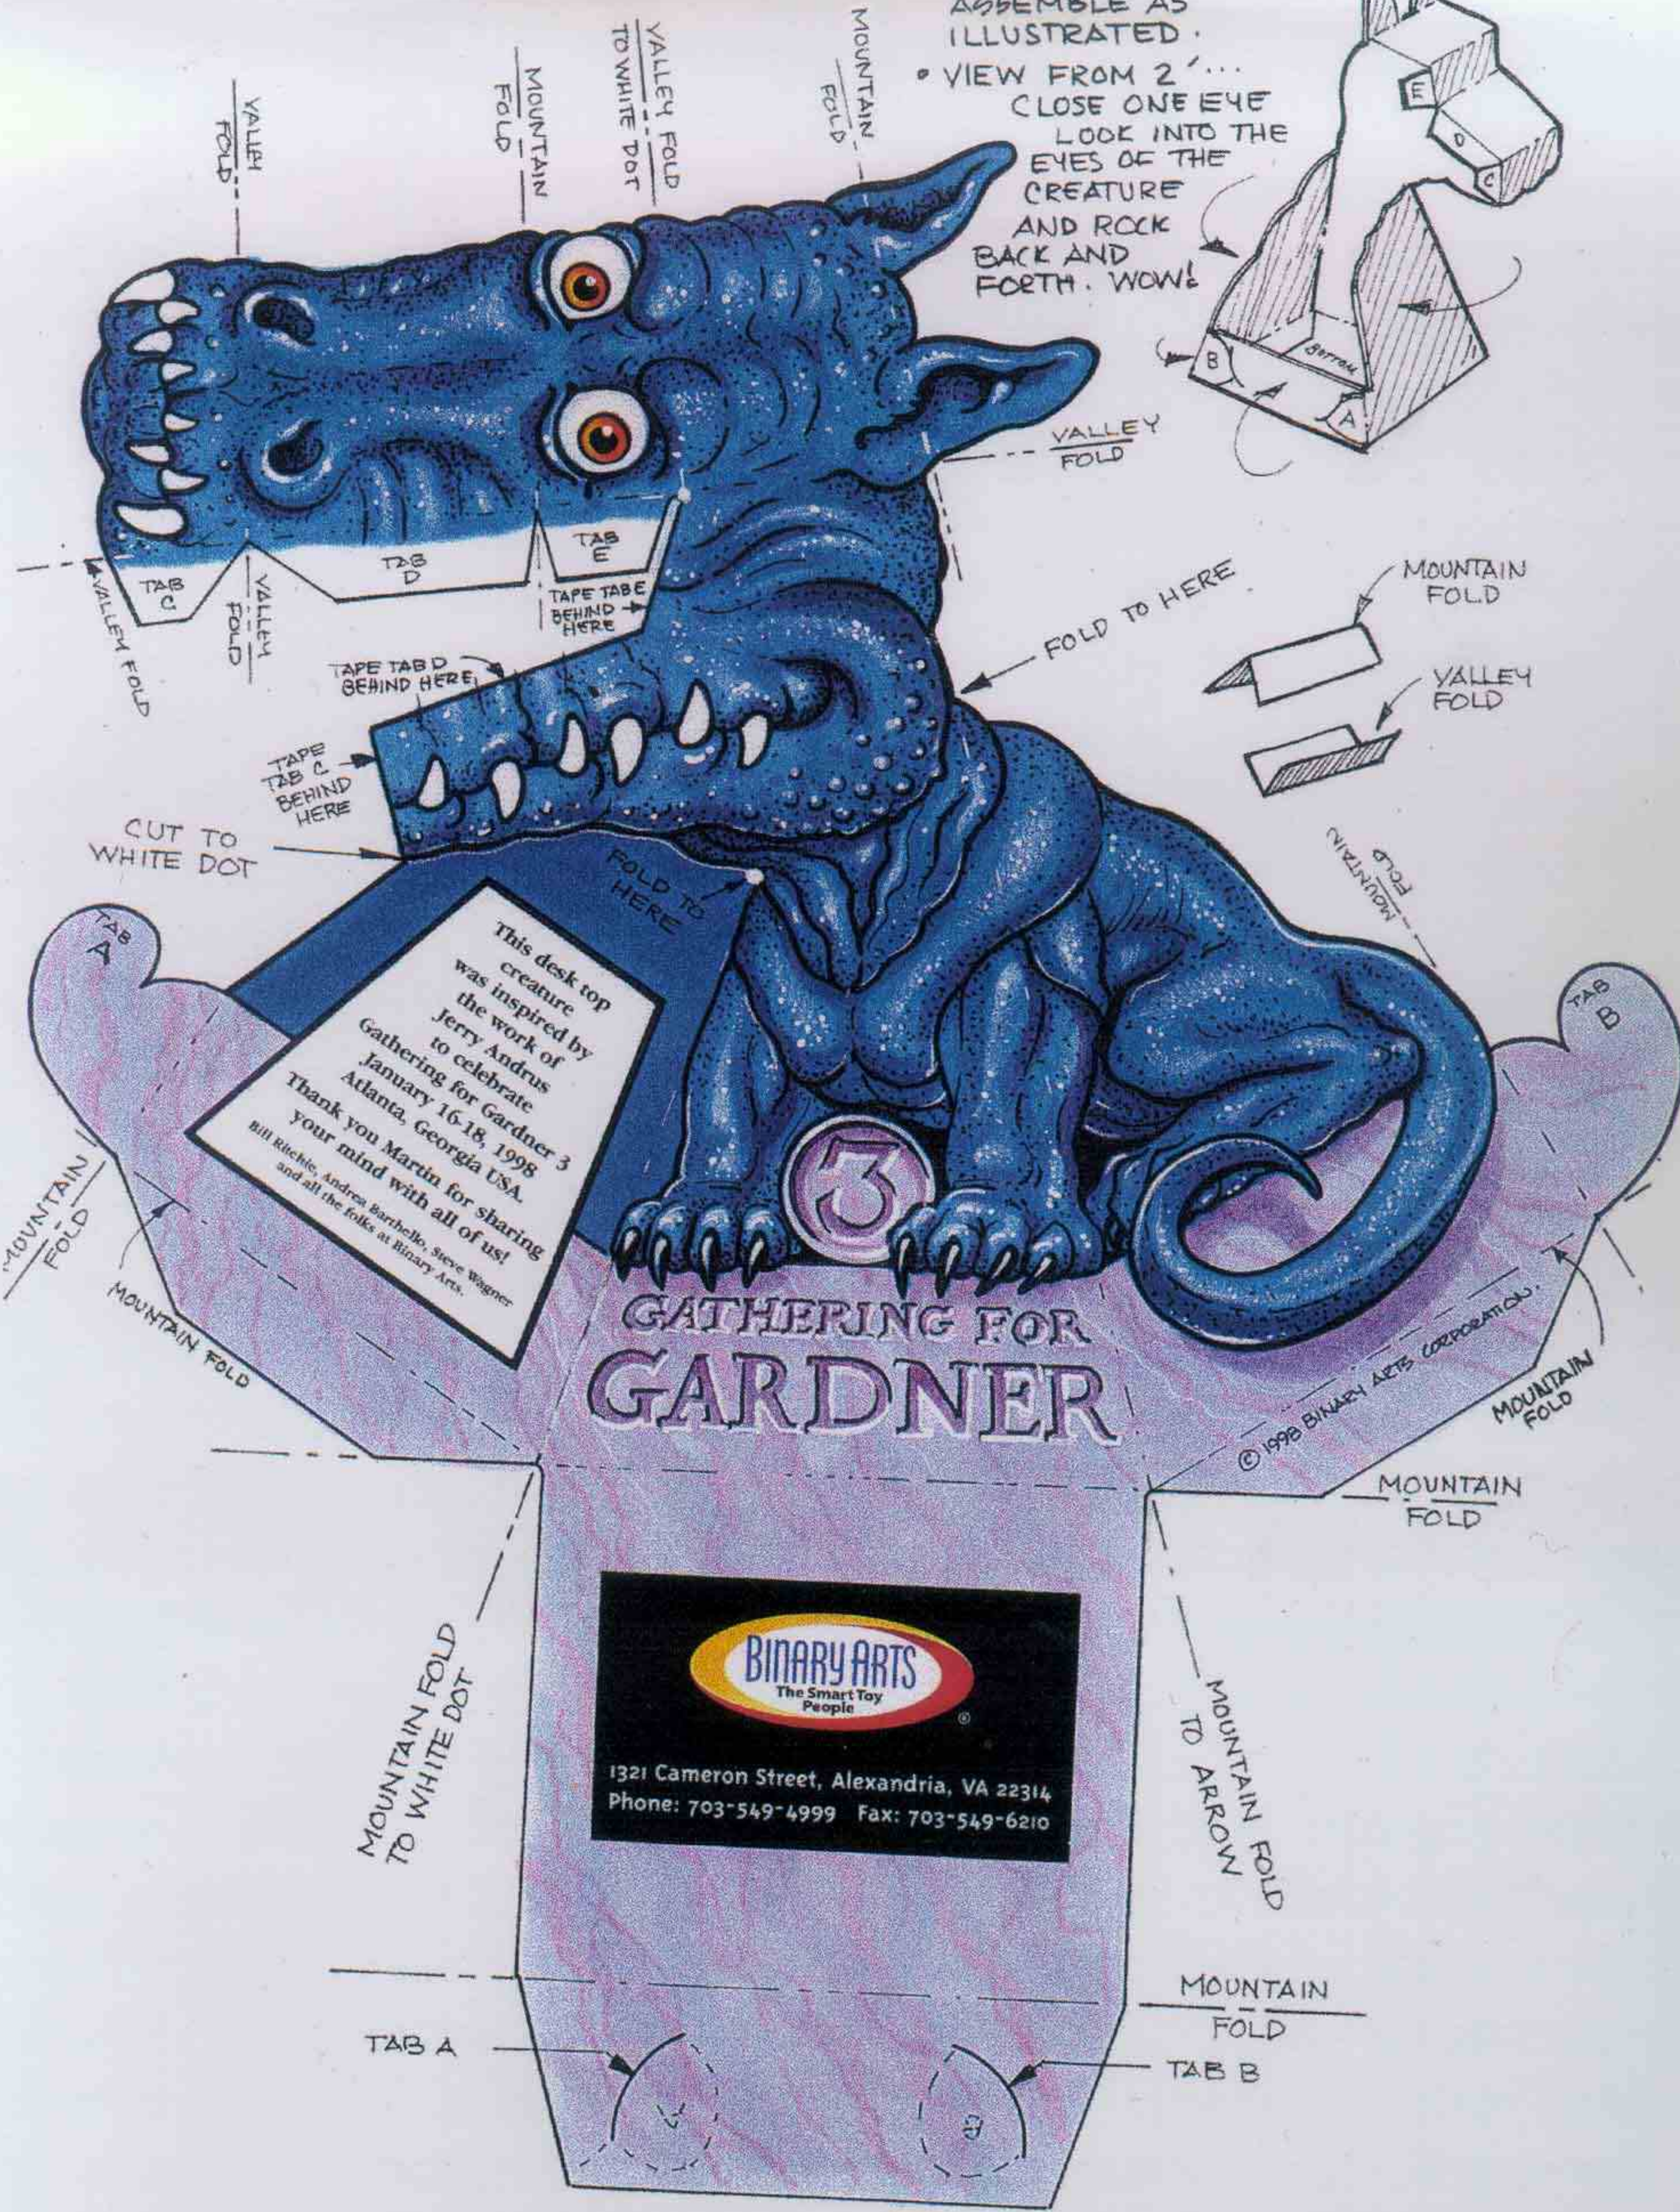

• CUT OUT, FOLD, AND ASSEMBLE AS ILLUSTRATED.

• VIEW FROM 2'...
CLOSE ONE EYE
LOOK INTO THE
EYES OF THE
CREATURE
AND ROCK
BACK AND
FORTH. WOW!

CUT TO WHITE DOT

This desk top creature was inspired by the work of Jerry Andrus to celebrate Gathering for Gardner 3 January 16-18, 1998 Atlanta, Georgia USA. Thank you Martin for sharing your mind with all of us! Bill Ritchie, Andrea Barthello, Steve Wagner and all the folks at Binary Arts.

TAB A

TAB B

VALLEY FOLD

MOUNTAIN FOLD

VALLEY FOLD TO WHITE DOT

MOUNTAIN FOLD

VALLEY FOLD

VALLEY FOLD

TAPE TAB D BEHIND HERE

TAPE TAB C BEHIND HERE

TAPE TAB E BEHIND HERE

FOLD TO HERE

MOUNTAIN FOLD

VALLEY FOLD

MOUNTAIN FOLD

MOUNTAIN FOLD